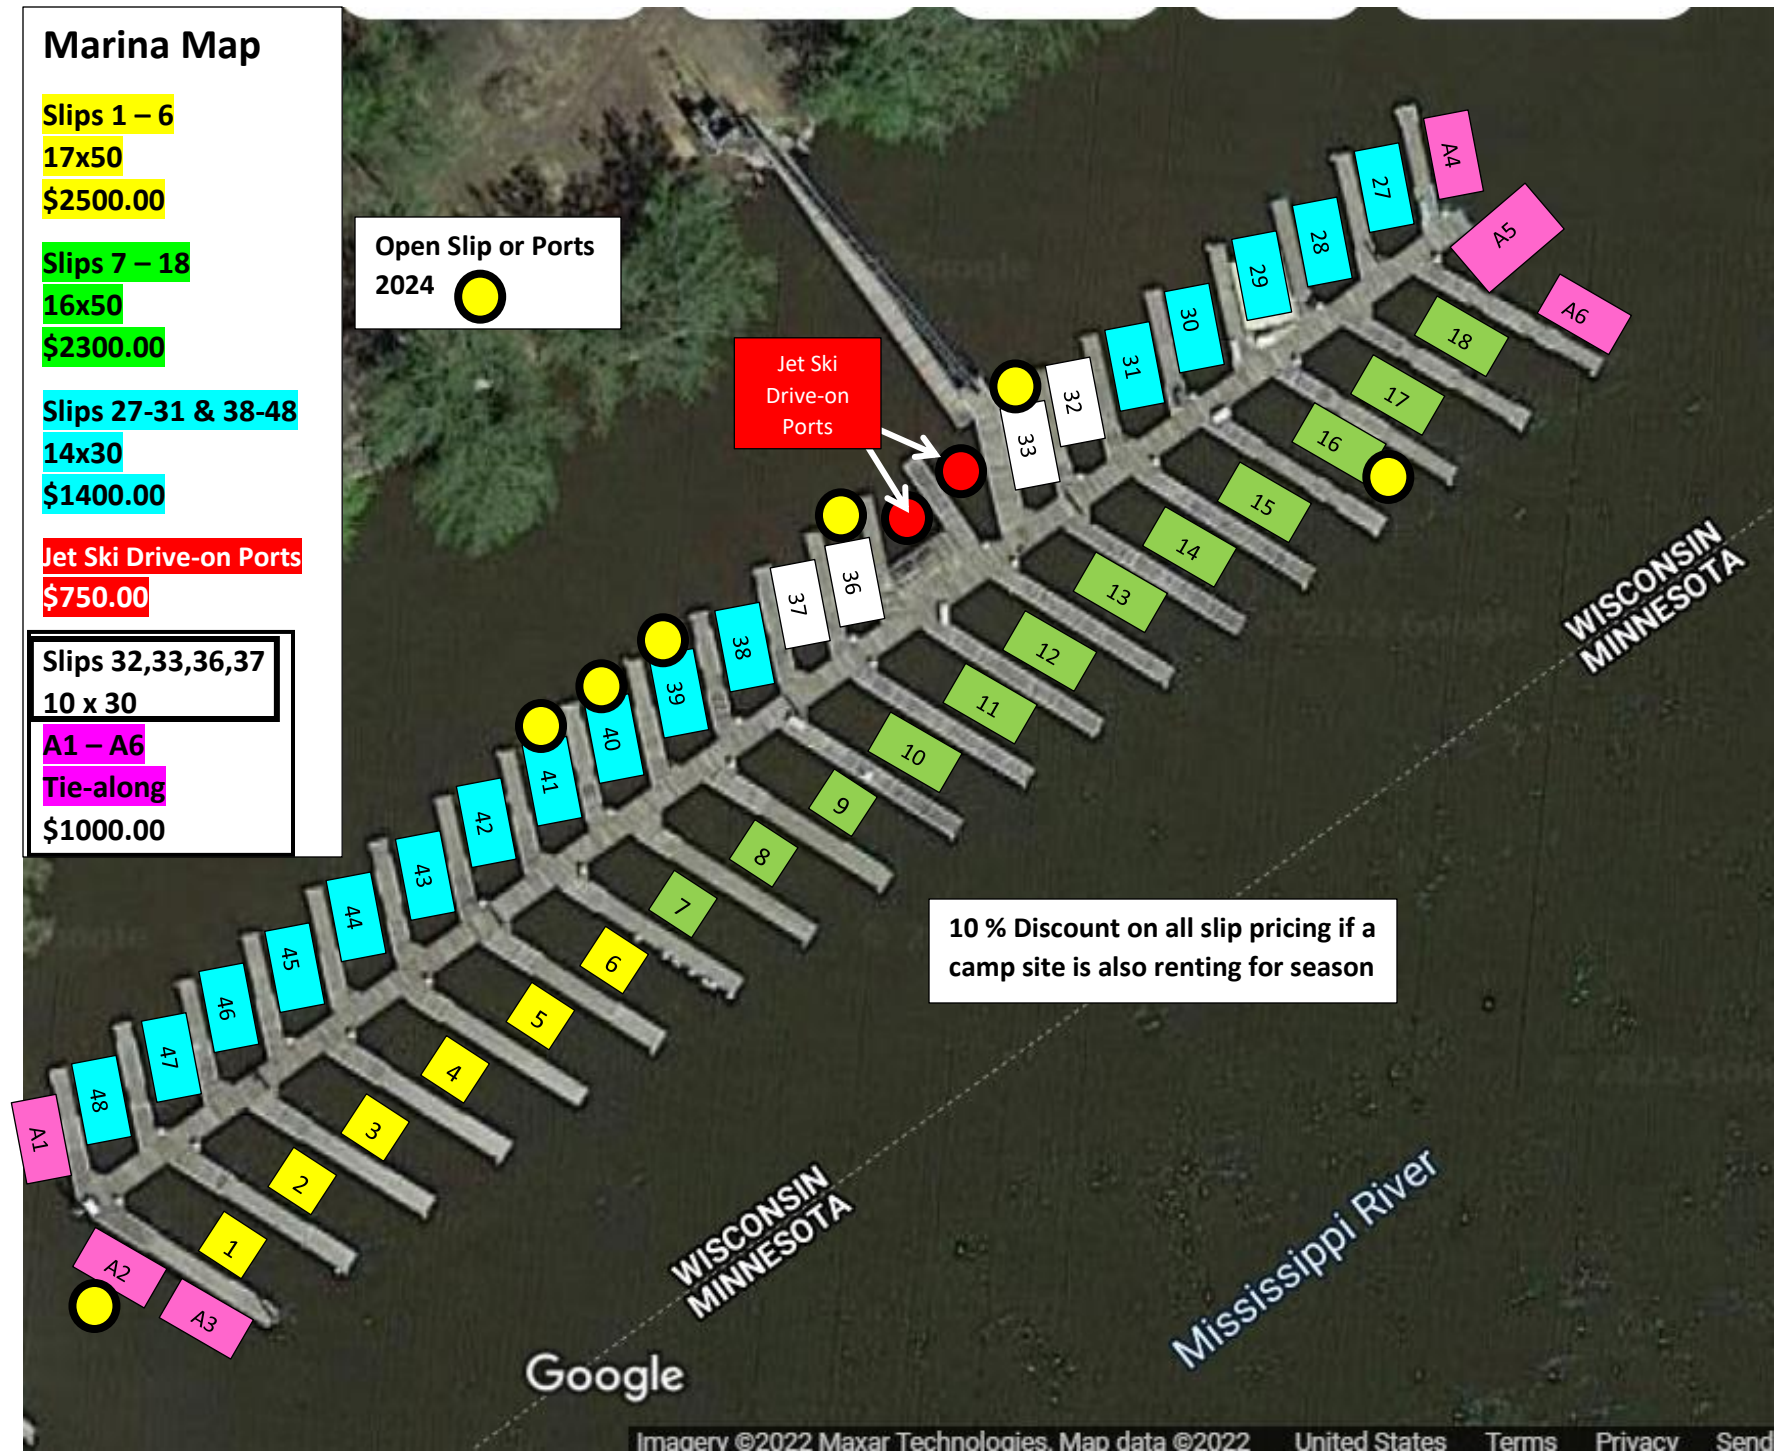

Marina Map

Slips 1 – 6

17x50

\$2500.00

Slips 7 – 18

16x50

\$2300.00

Slips 27-31 & 38-48

14x30

\$1400.00

Jet Ski Drive-on Ports

\$750.00

Slips 32,33,36,37

10 x 30

A1 – A6

Tie-along

\$1000.00

Open Slip or Ports

2024 

Jet Ski
Drive-on
Ports

10 % Discount on all slip pricing if a
camp site is also renting for season

Google